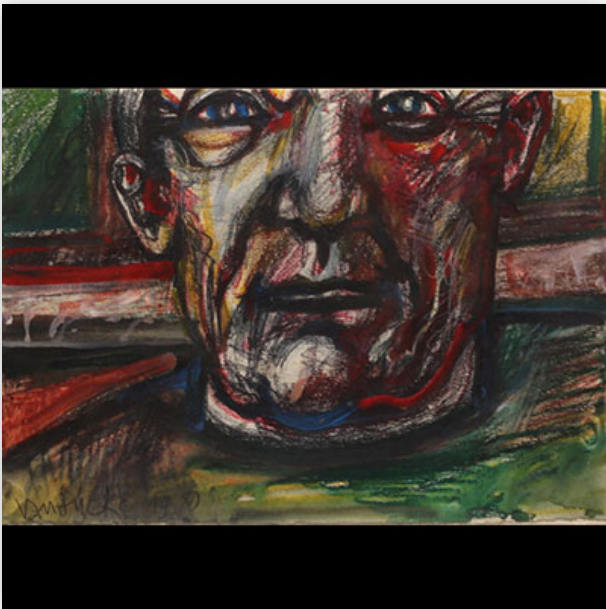

540 Yvon VAN DYCKE (1942-2000) "Portrait" Mixed media, signed and dated 1980.

Référence: GFAC5770 — Poids: 1.63 kg — Area: Belgique — Sizes: H: 385 MM L: 475 MM AVEC CADRE — Condition: At first glance: normal wear / patina of use

Mise à prix: 80 €

Est.: 80 € / 150 €