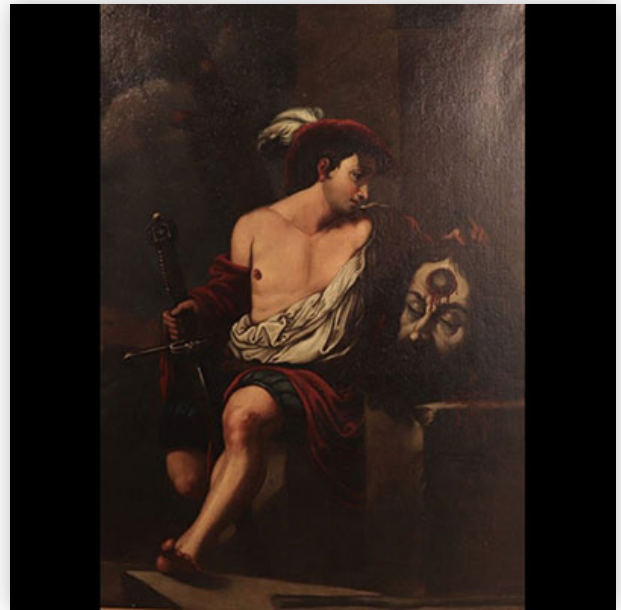

372 "David conquering Goliath" after Guido RENI (1575-1642), Imposing oil...

Référence: GFAC5870 — Poids: 26.00 kg — Area: Italie — Sizes: H 2000 MM X L 1500 MM — Condition: At first sight: restored

Mise à prix: 1000 €

Est.: 1000 € / 1500 €