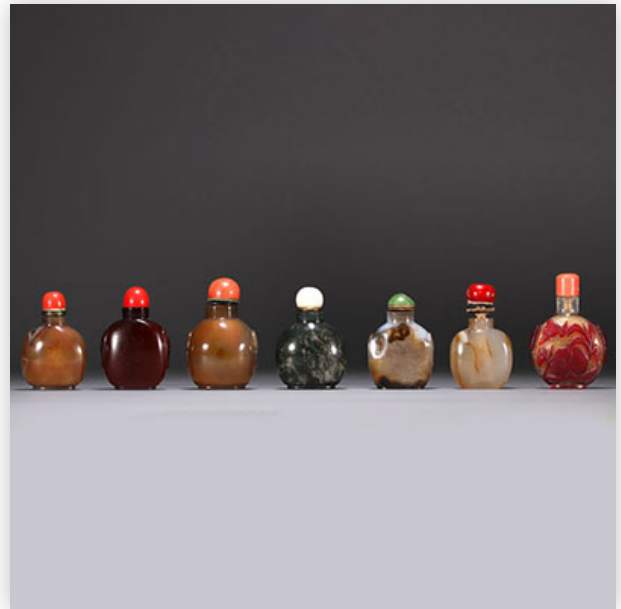

118 China - Set of seven snuffboxes in hard stone
and glass.

Référence: GFAC6243 — Poids: 710 g — Area: Chine —
Sizes: DIVERSES MESURES — Condition: At first glance:
normal wear / patina of use

Mise à prix: 200 €

Est.: 200 € / 400 €