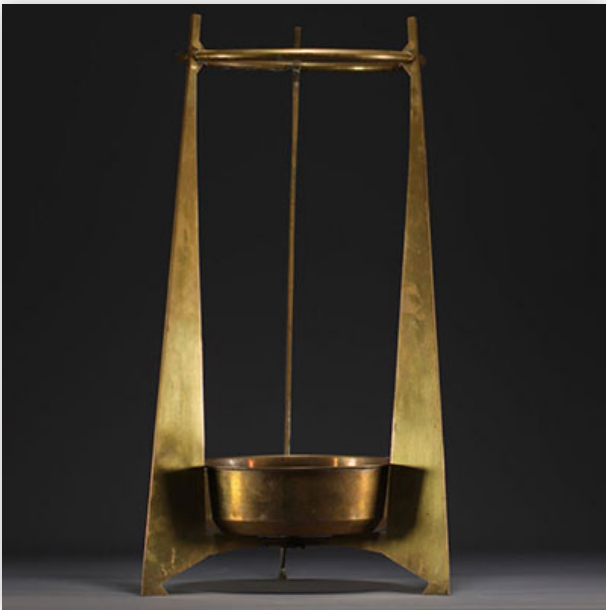

**Mise à prix: 50 €**

Est.: 50 € / 100 €

**175** Cane and parasol holder in the Serrurier-Bovy style, circa 1900.

Référence: GFAC5580 — Poids: 4.15 kg — Condition: At first glance: normal wear / patina of use — Condition Detail: H 655mm x L 345mm