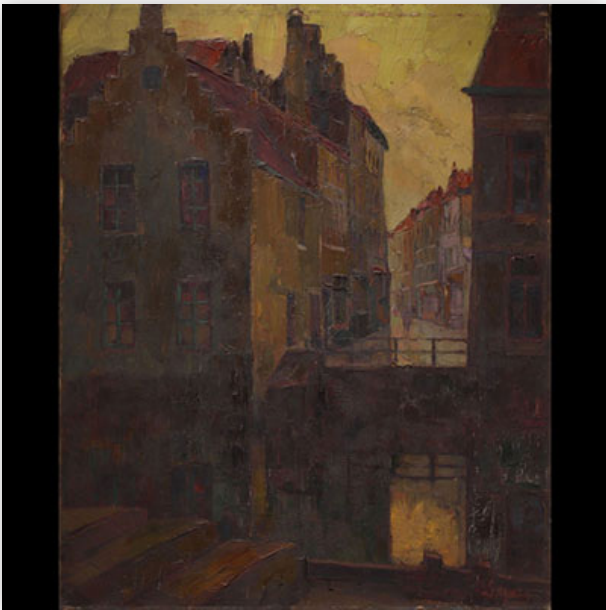

542 Georges HAWAY (1895-1945) "Near the bridge"
Oil on canvas.

Référence: GFAC5767 — Poids: 1.75 kg — Area: Belgique —
Sizes: H: 810 MM L: 650 MM — Condition: At first glance:
normal wear / patina of use

Mise à prix: 80 €

Est.: 80 € / 150 €