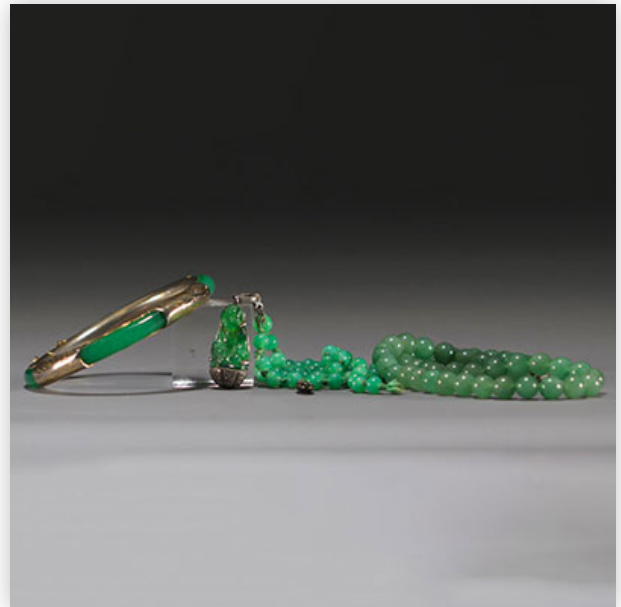

110 China - Set consisting of a necklace and a bracelet in green jade.

Référence: GFAC5511 — Poids: 90 g — Area: Chine — Sizes: MESURES DIVERSES — Condition: At first glance: normal wear / patina of use

Mise à prix: 200 €

Est.: 200 € / 400 €