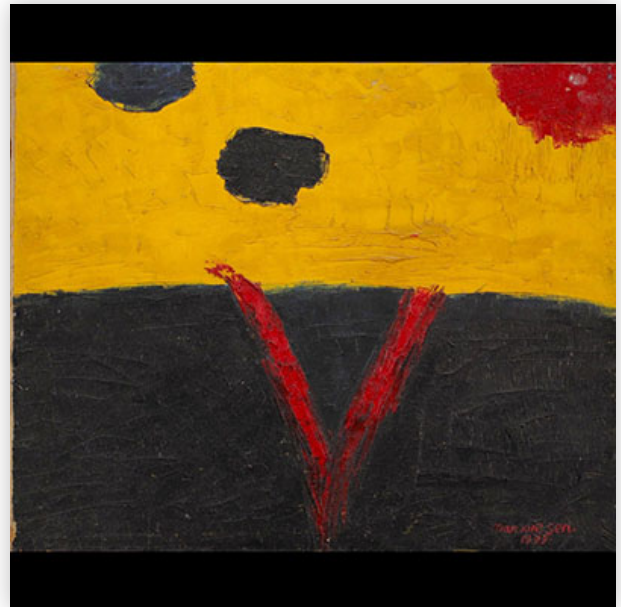

126 Xuesen TIAN (1975-) "Abstract variation in black, yellow and red" Oil...

Référence: GFAC6137 — Poids: 1.34 kg — Area: Chine —
Sizes: H 530MM X L 650MM — Condition: At first glance:
normal wear / patina of use

Mise à prix: 500 €

Est.: 500 € / 1000 €