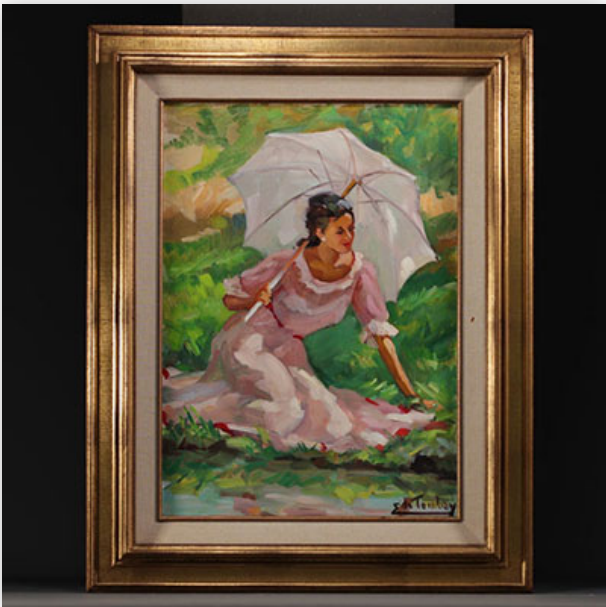

329 Ellen DE TOMBAY (1918-1998) "The lady with the umbrella" Oil on canvas

Référence: GFAC5928 — Poids: 1.60 kg — Area: Belgique — Sizes: H 620MM X L 490MM AVEC CADRE — Condition: At first glance: good condition

Mise à prix: 200 €

Est.: 200 € / 400 €