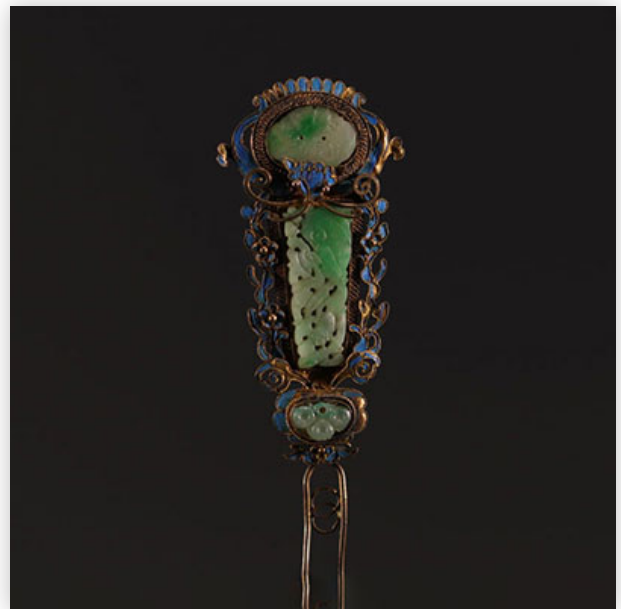

28 China - Cloisonné enamel and green jade
hairpin with feather design, Qing...

Référence: GFAC6053 — Poids: 10 g — Area: Chine — Sizes:
H 150MM X L 33MM — Condition: At first glance: normal
wear / patina of use

Mise à prix: 400 €

Est.: 400 € / 600 €