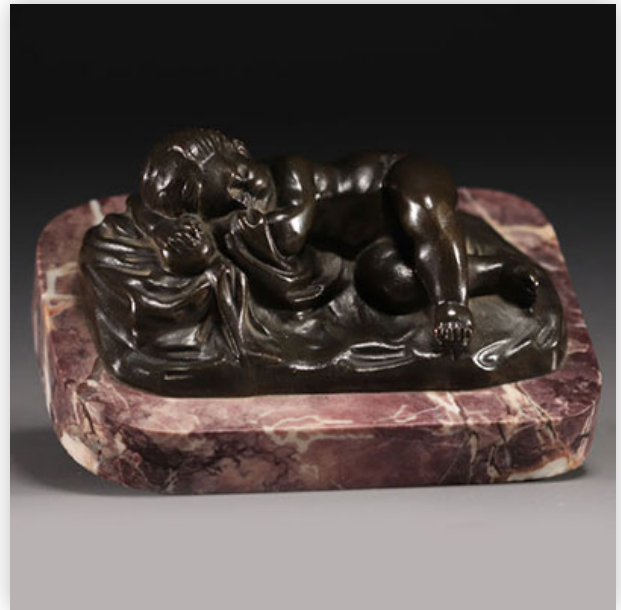

**Mise à prix: 100 €**

Est.: 100 € / 200 €

**471** "L'enfant endormi" Small bronze, French school, 19th century.

Référence: GFAC5455 — Poids: 2.43 kg — Area: France — Sizes: H 80MM X L 150MM — Condition: At first glance: good condition