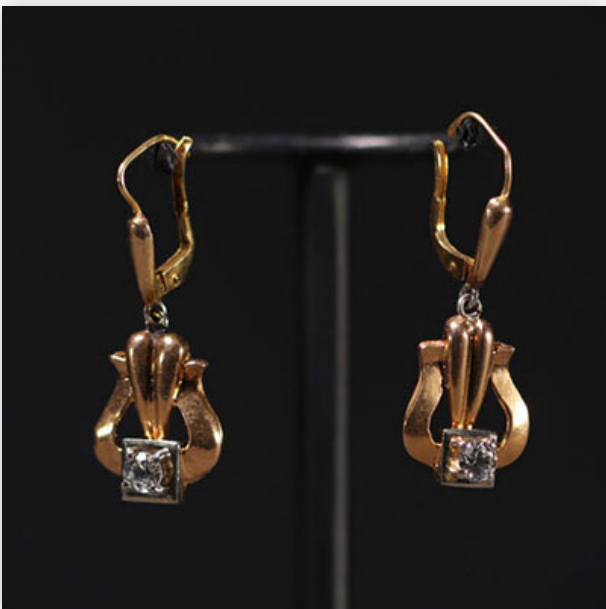

**Mise à prix: 200 €**

Est.: 200 € / 300 €

**396** American wedding ring in 18k white gold with 17 diamonds weighing 4.8gr.

Référence: GFAC5366 — Poids: 5 g — Sizes: T DU DOIGT 54 — Condition: At first glance: good condition

**Mise à prix: 150 €**

Est.: 150 € / 300 €

**397** Set of two pairs of earrings, 9K (zircon) and 18K (brilliant), for a total...

Référence: GFAC5368 — Poids: 5 g — Sizes: H 34MM / H 25MM — Condition: At first glance: good condition