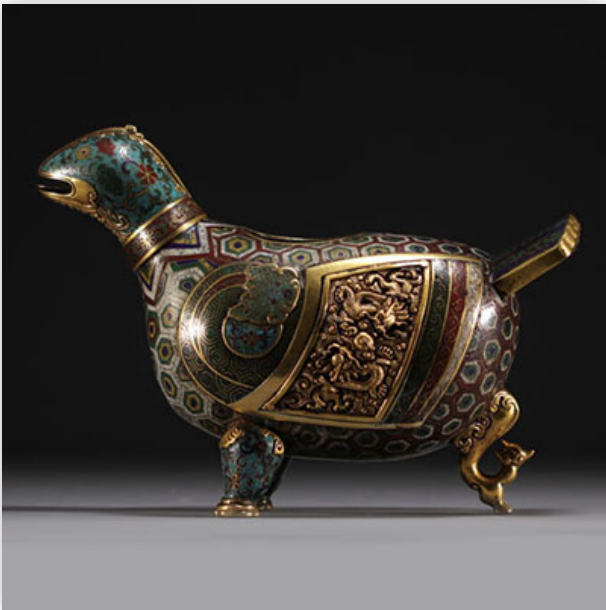

**Mise à prix: 200 €**

Est.: 200 € / 400 €

**123** China - Bird-shaped cloisonné bronze perfume burner decorated with dragons,...

Référence: GFAC5504 — Poids: 1.25 kg — Area: Chine —  
Sizes: H 200MM X L 280MM — Condition: At first glance:  
normal wear / patina of use