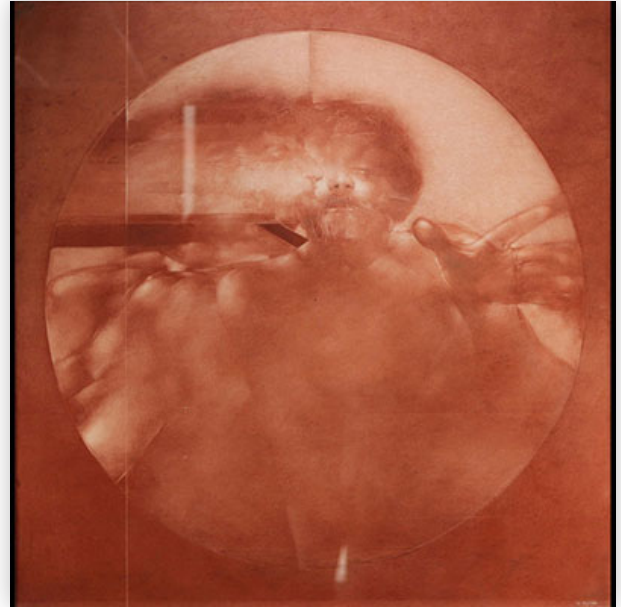

435 Jean - Pierre LE BOZEC (1942) "Self-portrait" Pastel technique, 20th century.

Référence: GFAC5871 — Poids: 7.75 kg — Area: France — Sizes: H 1010MM X L 1010MM AVEC CADRE — Condition: At first glance: good condition

Mise à prix: 350 €

Est.: 350 € / 700 €