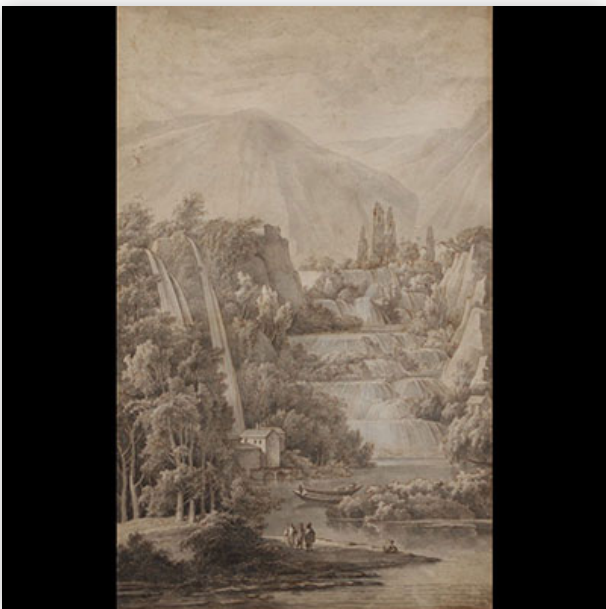

544 "Paysage de cascades en montagne" Black ink
wash on paper 18th-19th century.

Référence: GFAC5732 — Poids: 1.72 kg — Area: France —
Sizes: H: 530 MM L: 375 MM AVEC CADRE — Condition: At
first glance: normal wear / patina of use

Mise à prix: 100 €

Est.: 100 € / 200 €