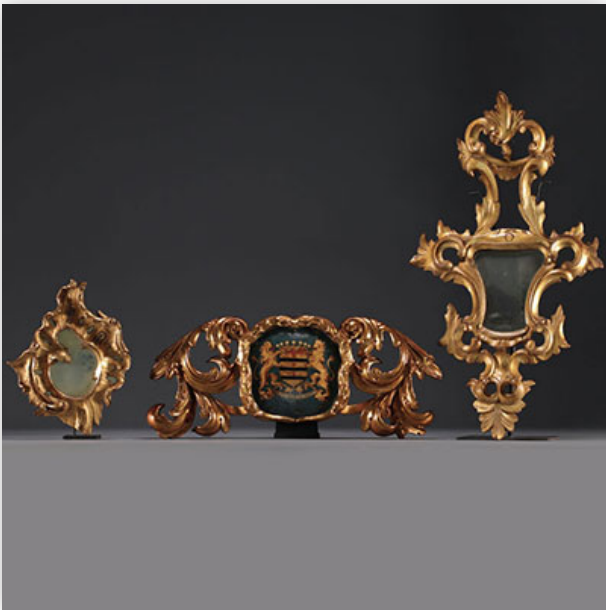

**Mise à prix: 2000 €**

Est.: 2000 € / 4000 €

**478** Set of three carved and gilded baroque wood panels, two mirrors and a...

Référence: GFAC5421 — Poids: 1.67 kg — Sizes: H 600MM X L 350MM / H 270MM X L 215MM / H 220MM X L 510MM — Condition: At first sight: broken / damaged