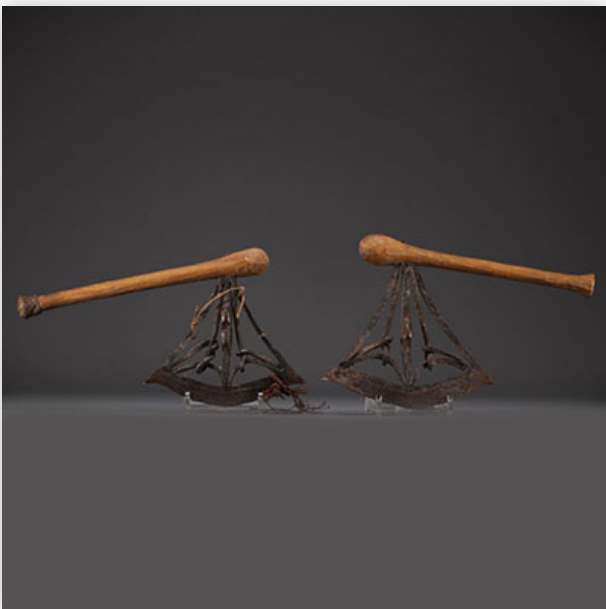

245 Songye axes with heads - Dem.Rep.Congo

Référence: GFAC5700 — Poids: 1.40 kg — Sizes: H 380MM X L 220MM / H 370MM X L 260MM — Condition: At first glance: good condition

Mise à prix: 250 €

Est.: 250 € / 350 €