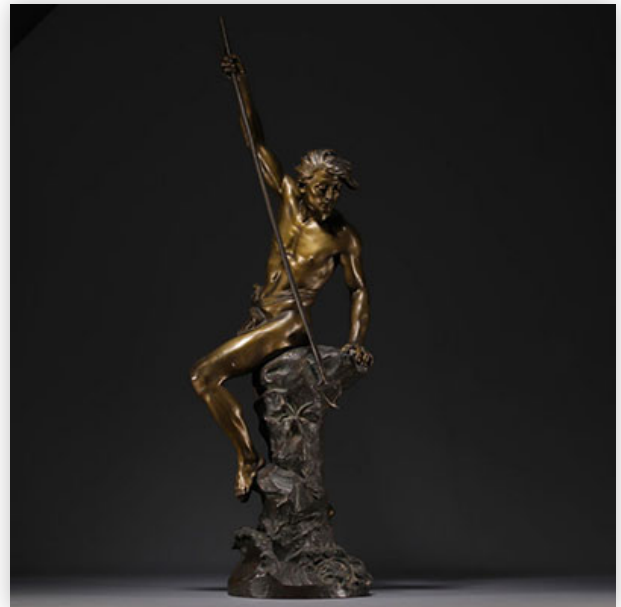

477 Ernest Justin FERRAND (1846-1932) "The young sinner" Sculpture in chased...

Référence: GFAC5806 — Poids: 28.10 kg — Area: France —
Sizes: H 1120 MM X L 400 MM — Condition: At first glance:
good condition

Mise à prix: 2000 €

Est.: 2000 € / 4000 €