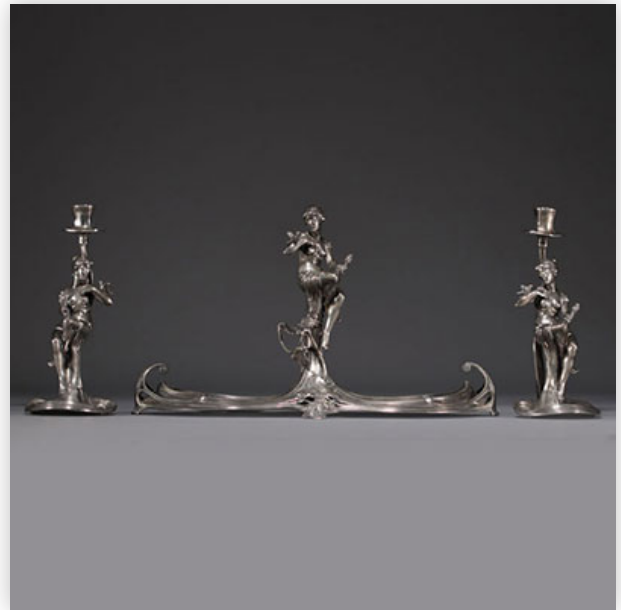

172 WMF - "Flower Women" Art Nouveau silver-plated three-piece set, hallmarked...

Référence: GFAC6323 — Poids: 4.08 kg — Sizes: H 260MM X L 450MM / ET 2X H 255MM X L 110MM — Condition: At first glance: good condition

Mise à prix: 600 €

Est.: 600 € / 1200 €